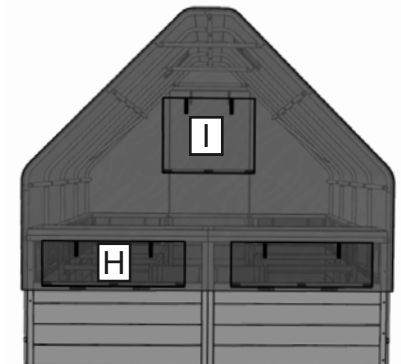

# 8x8 Garden in a Box Greenhouse Cover

### Product Specifications:

- A: Width = 95"
- B: Height = 91"
- C: Depth = 96"
- D&E: Doorway = 78"h x 30"w
- F: Front/Side Insect Netting Screens = 25"w x 11 1/2" h x 10
- G: Roof Insect Netting Screens = 19"w x 8" h x 2
- H: Lower Rear Insect Netting Screens = 36"w x 11 1/2" h x 2
- I: Upper Rear Insect Netting Screen = 23"w x 19" h x 1