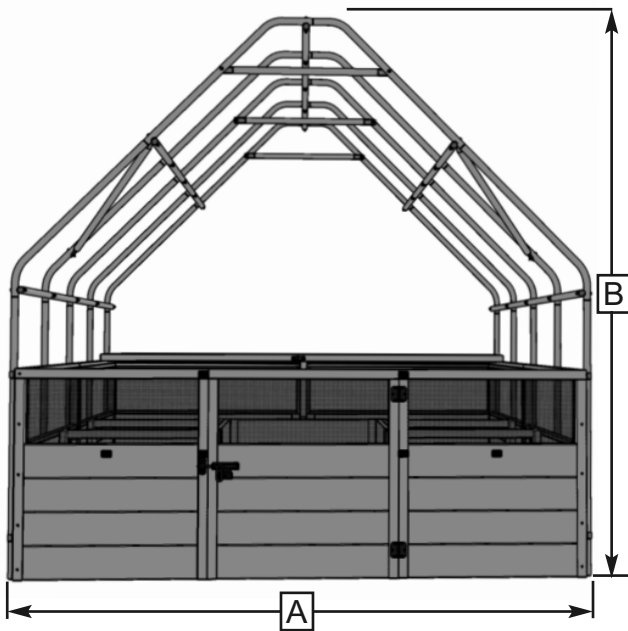

# 8x8 Garden in a Box Greenhouse Cover

### Product Specifications:

- A: Width = 95"
- B: Height = 91"
- C: Depth = 96"
- D&E: Doorway = 78"h x 30"w
- F: Front/Side Insect Netting Screens = 25"w x 11 1/2" h x 10
- G: Roof Insect Netting Screens = 19"w x 8" h x 2
- H: Lower Rear Insect Netting Screens = 36"w x 11 1/2" h x 2
- I: Upper Rear Insect Netting Screen = 23"w x 19" h x 1