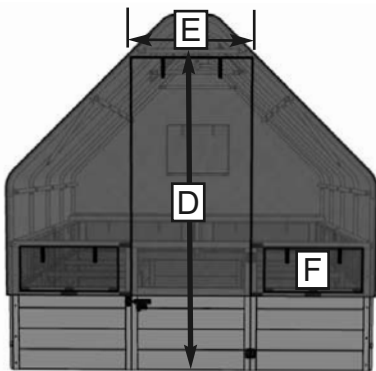

# 8x8 Garden in a Box Greenhouse Cover

### Product Specifications:

- A: Width = 95"
- B: Height = 91"
- C: Depth = 96"
- D&E: Doorway = 78"h x 30"w
- F: Front/Side Insect Netting Screens = 25"w x 11 1/2" h x 10
- G: Roof Insect Netting Screens = 19"w x 8" h x 2
- H: Lower Rear Insect Netting Screens = 36"w x 11 1/2" h x 2
- I: Upper Rear Insect Netting Screen = 23"w x 19" h x 1