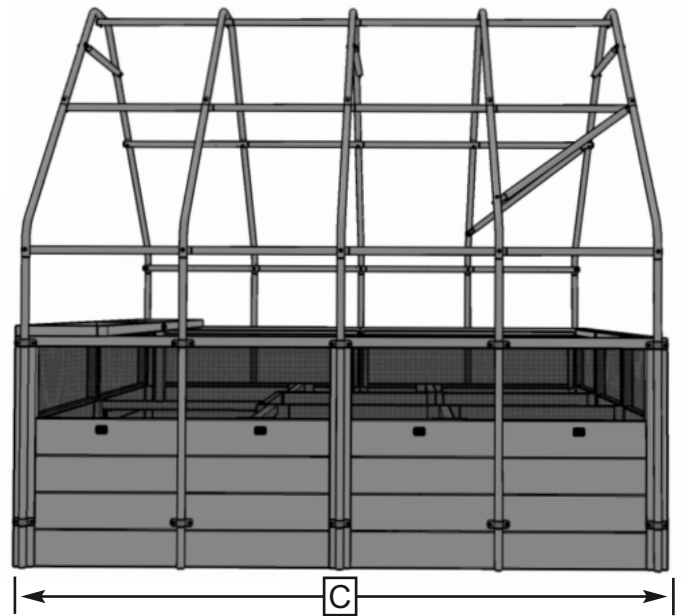

# 8x8 Garden in a Box Greenhouse Cover

### Product Specifications:

- A: Width = 95"
- B: Height = 91"
- C: Depth = 96"
- D&E: Doorway = 78"h x 30"w
- F: Front/Side Insect Netting Screens = 25"w x 11 1/2" h x 10
- G: Roof Insect Netting Screens = 19"w x 8" h x 2
- H: Lower Rear Insect Netting Screens = 36"w x 11 1/2" h x 2
- I: Upper Rear Insect Netting Screen = 23"w x 19" h x 1

\* Greenhouse Material - 6 mm Low Density Polyethylene with anti-UV and fog properties.

\* Framing Material - 1" diameter steel tubing powder coated black.

### Shipping Specifications:

1 UPS Box  
6"H x 17"W x 51"L

Weight = 67 lbs