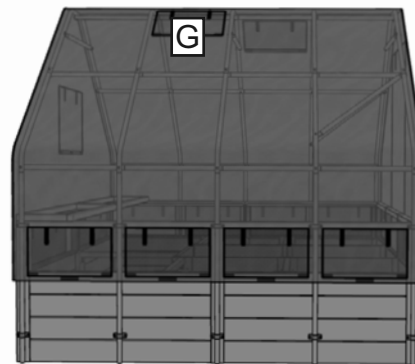

# 8x8 Garden in a Box Greenhouse Cover

### Product Specifications:

- A: Width = 95"
- B: Height = 91"
- C: Depth = 96"
- D&E: Doorway = 78"h x 30"w
- F: Front/Side Insect Netting Screens = 25"w x 11 1/2" h x 10
- G: Roof Insect Netting Screens = 19"w x 8" h x 2
- H: Lower Rear Insect Netting Screens = 36"w x 11 1/2" h x 2
- I: Upper Rear Insect Netting Screen = 23"w x 19" h x 1