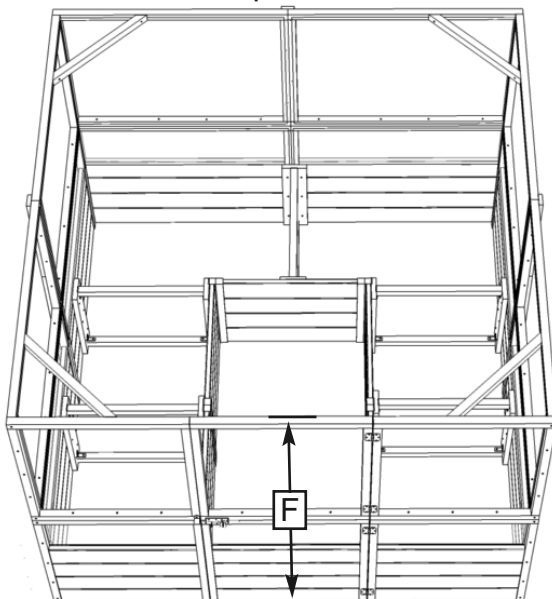

8x8 Raised Cedar Garden Bed Deer Fence Option Kit Item# RB88DFO

Front View

Version #2
March 24th, 2016

Product Specifications:

- A: Height = 67"
- B: Length = 95"
- C: Width = 92"
- D: Height (Deer Fence Only) = 33 1/2"
- E: Door Width = 30 5/8"
- F: Door Height = 65"

Side View

Top View

Shipping Specifications:

- 2 UPS Boxes
- 8"H x 34"W x 47"L
- Box 1 weight = 25 lbs
- Box 2 weight = 25 lbs
- Total Weight = 50 lbs