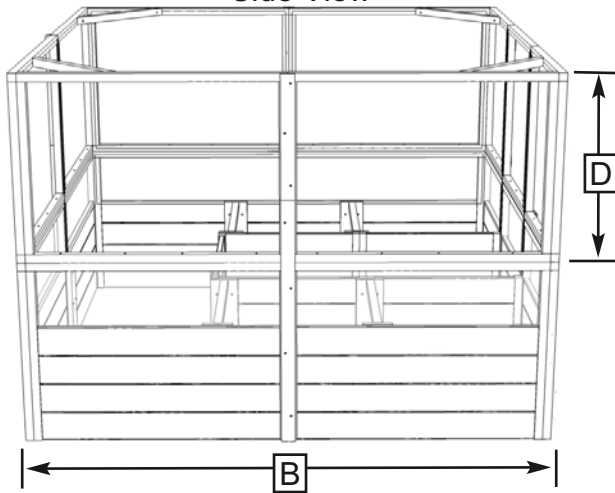

8x8 Raised Cedar Garden Bed Deer Fence Option Kit Item# RB88DFO

Front View

Version #2
March 24th, 2016

Product Specifications:

- A: Height = 67"
- B: Length = 95"
- C: Width = 92"
- D: Height (Deer Fence Only) = 33 1/2"
- E: Door Width = 30 5/8"
- F: Door Height = 65"

Side View

Top View

Shipping Specifications:

- 2 UPS Boxes
- 8"H x 34"W x 47"L
- Box 1 weight = 25 lbs
- Box 2 weight = 25 lbs
- Total Weight = 50 lbs