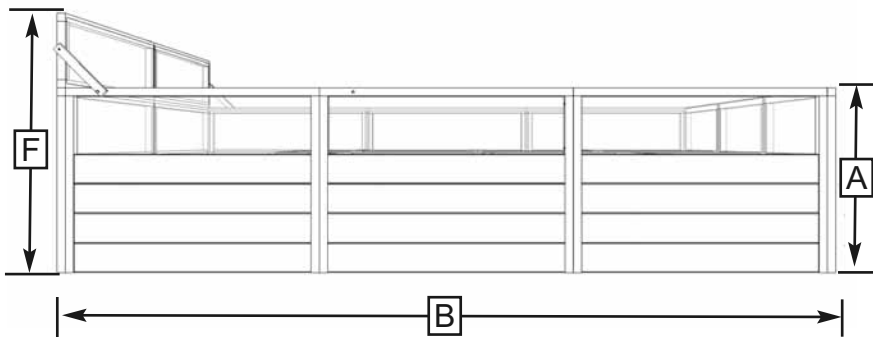

# 8x12 Raised Cedar Garden Bed

## Item# RB812

Version #2  
March 24th, 2016

Front View

Side View

Top View

### Product Specifications:

- A: Height = 33 1/2"
- B: Depth = 141"
- C: Width = 92"
- D: Bottom to Screen = 21 1/2"
- E: Screen Frame Height = 12"
- F: Bottom to Top Trellis = 47"
- G: Door Width = 30 5/8"
- H: Rear Bed Depth = 28"
- I: Length of Inner Panels = 107 1/4"
- J: Depth of Side Bed = 30 5/8"

### Shipping Specifications:

- 4 UPS Boxes
- 7"H x 34"W x 47"L
- Box 1 weight = 80 lbs
- Box 2 weight = 90 lbs
- Box 3 weight = 90 lbs
- Box 3 weight = 80 lbs
- Total Weight = 340 lbs