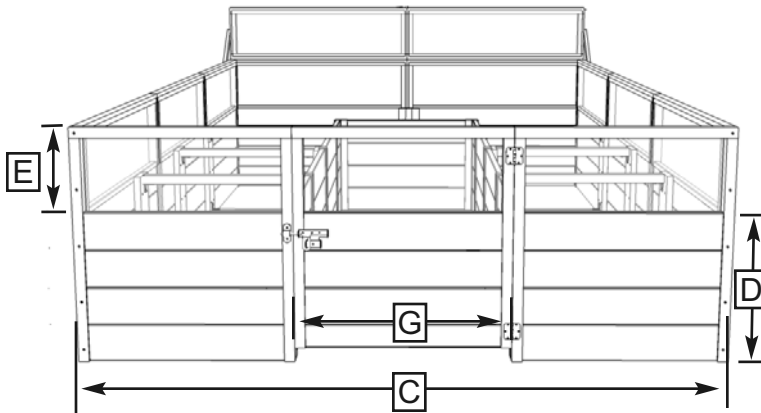

# 8x12 Raised Cedar Garden Bed

## Item# RB812

Version #2  
March 24th, 2016

Front View

Side View

Top View

### Product Specifications:

- A: Height = 33 1/2"
- B: Depth = 141"
- C: Width = 92"
- D: Bottom to Screen = 21 1/2"
- E: Screen Frame Height = 12"
- F: Bottom to Top Trellis = 47"
- G: Door Width = 30 5/8"
- H: Rear Bed Depth = 28"
- I: Length of Inner Panels = 107 1/4"
- J: Depth of Side Bed = 30 5/8"

### Shipping Specifications:

- 4 UPS Boxes
- 7"H x 34"W x 47"L
- Box 1 weight = 80 lbs
- Box 2 weight = 90 lbs
- Box 3 weight = 90 lbs
- Box 3 weight = 80 lbs
- Total Weight = 340 lbs