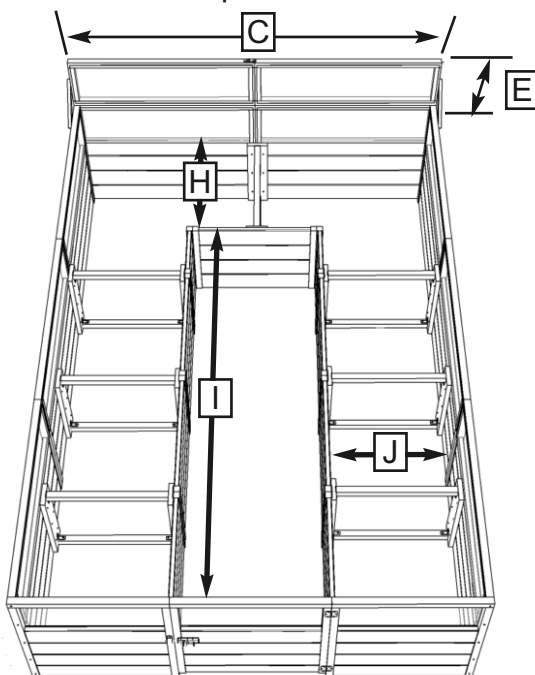

## Item# RB812

Version #2  
March 24th, 2016

Front View

Side View

Top View

### Product Specifications:

- A: Height = 33 1/2"
- B: Depth = 141"
- C: Width = 92"
- D: Bottom to Screen = 21 1/2"
- E: Screen Frame Height = 12"
- F: Bottom to Top Trellis = 47"
- G: Door Width = 30 5/8"
- H: Rear Bed Depth = 28"
- I: Length of Inner Panels = 107 1/4"
- J: Depth of Side Bed = 30 5/8"