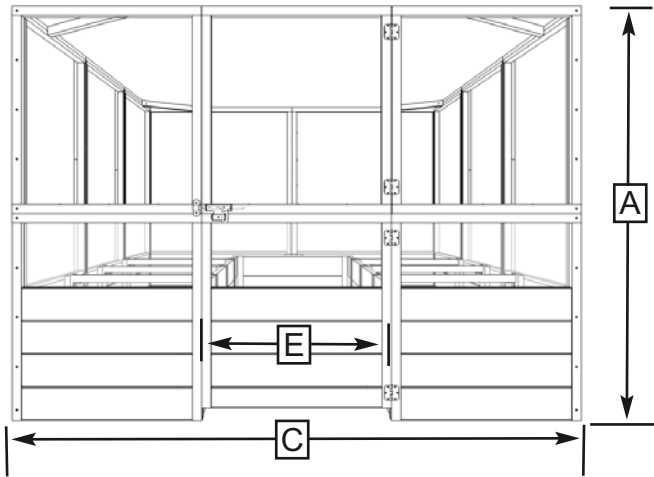

8x12 Raised Cedar Garden Bed Deer Fence Option Kit Item# RB812DFO

Front View

Version #1
March 24th, 2016

Side View

Product Specifications:

- A: Height = 67"
- B: Length = 141"
- C: Width = 92"
- D: Height (Deer Fence Only) = 33 1/2"
- E: Door Width = 30 5/8"
- F: Door Height = 65"

Shipping Specifications:

UPS Boxes 1 & 2
8"H x 34"W x 47"L

UPS Box 3
4"H x 34"W x 47"L

Box 1 weight = 25 lbs

Box 2 weight = 25 lbs

Box 3 weight = 20 lbs

Total Weight = 70 lbs

Top View