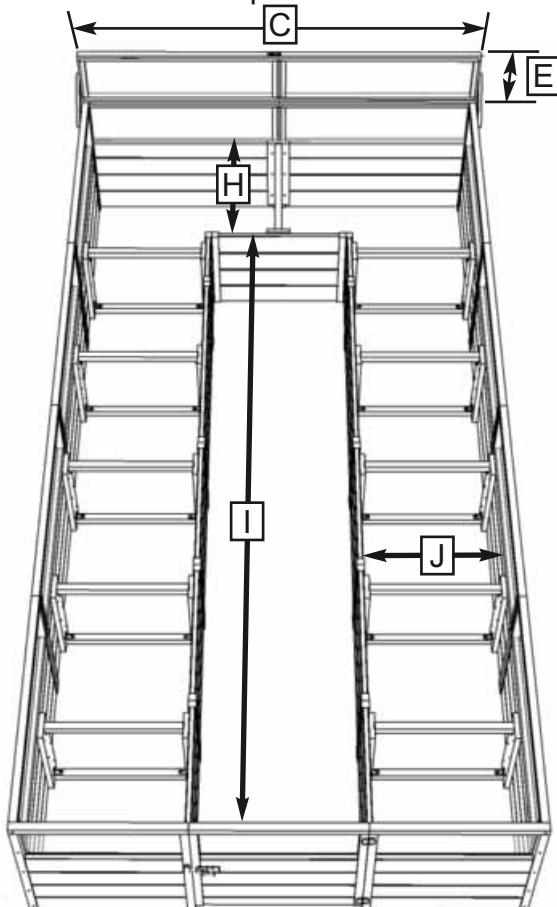

# 8x16 Raised Cedar Garden Bed

Item# RB816

Version #1.0  
April 2, 2020

Front View

**Product Specifications:**

- A: Height = 33 1/2"
- B: Depth = 187
- C: Width = 92"
- D: Bottom to Screen = 21 1/2"
- E: Screen Frame Height = 12"
- F: Bottom to Top Trellis = 47"
- G: Door Width = 30 5/8"
- H: Rear Bed Depth = 30 5/8"
- I: Length of Inner Panels = 153 3/8"
- J: Depth of Side Bed = 28"

Side View

Top View

**Shipping Specifications:**

5 UPS Boxes  
7"H x 34"W x 47"L

- Box 1 weight = 87 lbs
- Box 2 weight = 75 lbs
- Box 3 weight = 80 lbs
- Box 4 weight = 81 lbs
- Box 5 weight = 90 lbs

Total Weight = 413 lbs