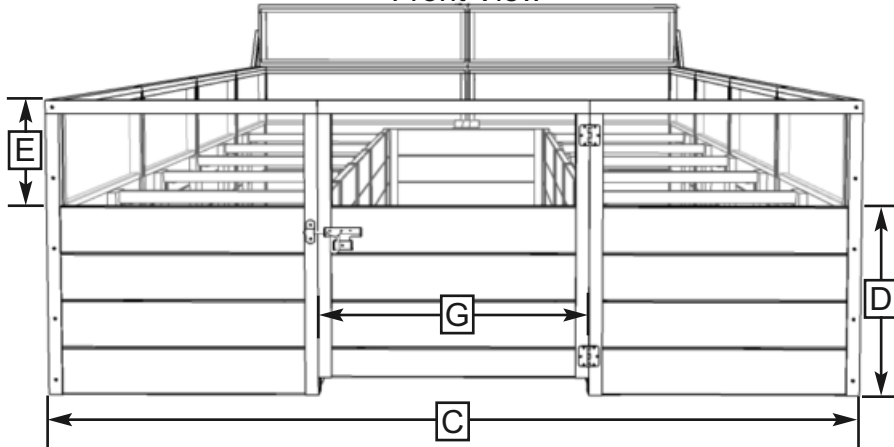

# 8x16 Raised Cedar Garden Bed

Item# RB816

Version #1.0  
April 2, 2020

Front View

**Product Specifications:**

- A: Height = 33 1/2"
- B: Depth = 187
- C: Width = 92"
- D: Bottom to Screen = 21 1/2"
- E: Screen Frame Height = 12"
- F: Bottom to Top Trellis = 47"
- G: Door Width = 30 5/8"
- H: Rear Bed Depth = 30 5/8"
- I: Length of Inner Panels = 153 3/8"
- J: Depth of Side Bed = 28"

Side View

Top View

**Shipping Specifications:**

5 UPS Boxes  
7"H x 34"W x 47"L

- Box 1 weight = 87 lbs
- Box 2 weight = 75 lbs
- Box 3 weight = 80 lbs
- Box 4 weight = 81 lbs
- Box 5 weight = 90 lbs

Total Weight = 413 lbs