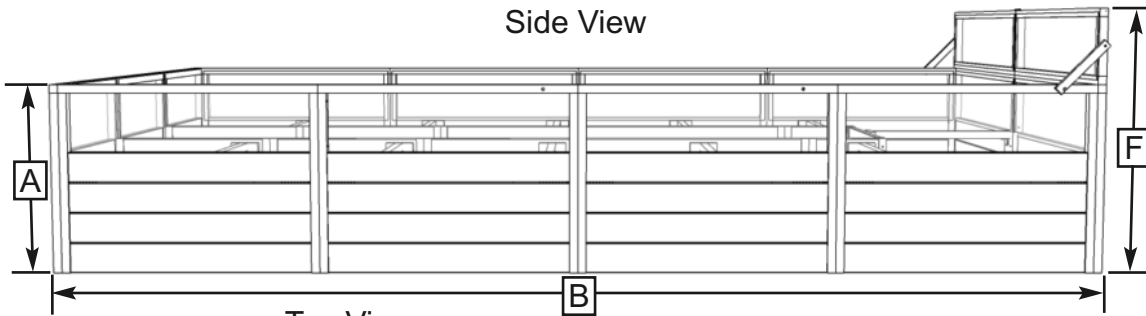

# 8x16 Raised Cedar Garden Bed

Item# RB816

Version #1.0  
April 2, 2020

Front View

**Product Specifications:**

- A: Height = 33 1/2"
- B: Depth = 187
- C: Width = 92"
- D: Bottom to Screen = 21 1/2"
- E: Screen Frame Height = 12"
- F: Bottom to Top Trellis = 47"
- G: Door Width = 30 5/8"
- H: Rear Bed Depth = 30 5/8"
- I: Length of Inner Panels = 153 3/8"
- J: Depth of Side Bed = 28"

Side View

Top View

**Shipping Specifications:**

5 UPS Boxes  
7"H x 34"W x 47"L

- Box 1 weight = 87 lbs
- Box 2 weight = 75 lbs
- Box 3 weight = 80 lbs
- Box 4 weight = 81 lbs
- Box 5 weight = 90 lbs

Total Weight = 413 lbs