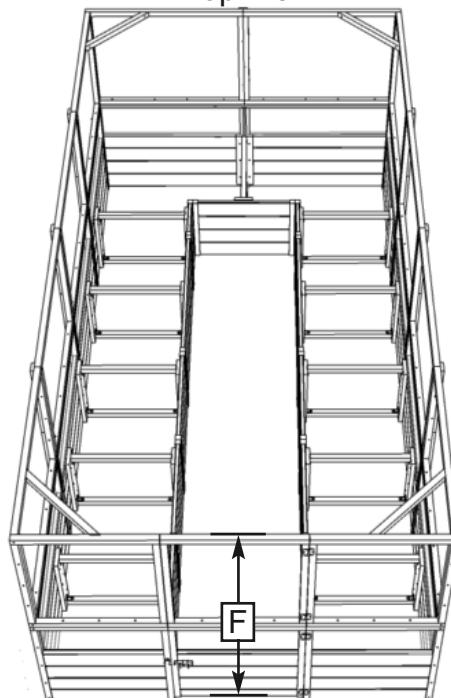

# 8x16 Raised Cedar Garden Bed Deer Fence Option Kit Item# RB816DFO

Front View

Version #1.0  
April 2, 2020

### Product Specifications:

- A: Height = 67"
- B: Length = 187"
- C: Width = 92"
- D: Height (Deer Fence Only) = 33 1/2"
- E: Door Width = 30 5/8"
- F: Door Height = 65"

Side View

Top View

### Shipping Specifications:

UPS Boxes 1 & 2  
8"H x 34"W x 47"L

UPS Box 3 & 4  
4"H x 34"W x 47"L

- Box 1 weight = 25 lbs
- Box 2 weight = 25 lbs
- Box 3 weight = 20 lbs
- Box 4 weight = 20 lbs

Total Weight = 90 lbs