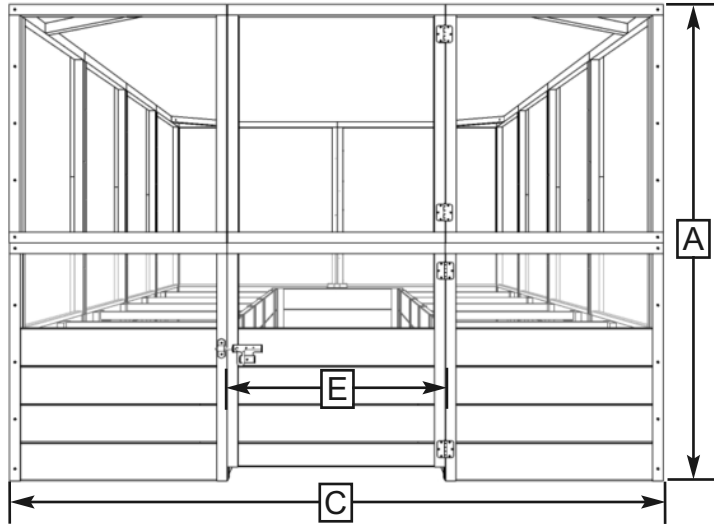

# 8x16 Raised Cedar Garden Bed Deer Fence Option Kit Item# RB816DFO

Front View

Version #1.0  
April 2, 2020

### Product Specifications:

- A: Height = 67"
- B: Length = 187"
- C: Width = 92"
- D: Height (Deer Fence Only) = 33 1/2"
- E: Door Width = 30 5/8"
- F: Door Height = 65"

Side View

Top View

### Shipping Specifications:

UPS Boxes 1 & 2  
8"H x 34"W x 47"L

UPS Box 3 & 4  
4"H x 34"W x 47"L

- Box 1 weight = 25 lbs
- Box 2 weight = 25 lbs
- Box 3 weight = 20 lbs
- Box 4 weight = 20 lbs

Total Weight = 90 lbs