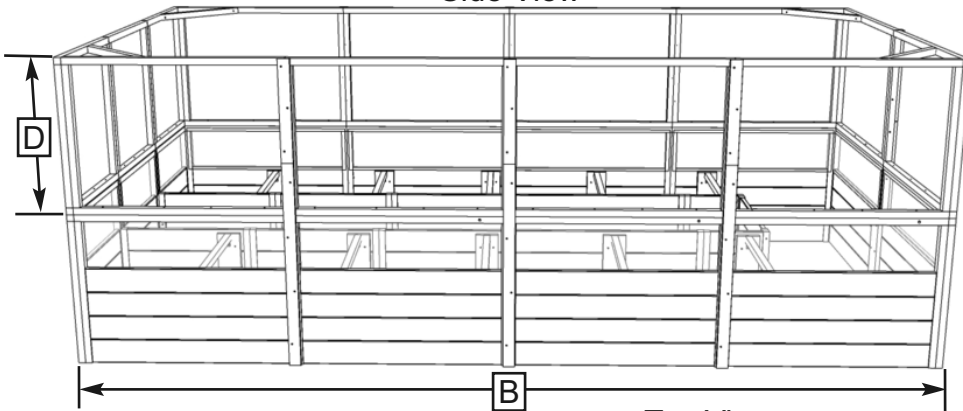

# 8x16 Raised Cedar Garden Bed Deer Fence Option Kit Item# RB816DFO

Front View

Version #1.0  
April 2, 2020

### Product Specifications:

- A: Height = 67"
- B: Length = 187"
- C: Width = 92"
- D: Height (Deer Fence Only) = 33 1/2"
- E: Door Width = 30 5/8"
- F: Door Height = 65"

Side View

Top View

### Shipping Specifications:

UPS Boxes 1 & 2  
8"H x 34"W x 47"L

UPS Box 3 & 4  
4"H x 34"W x 47"L

- Box 1 weight = 25 lbs
- Box 2 weight = 25 lbs
- Box 3 weight = 20 lbs
- Box 4 weight = 20 lbs

Total Weight = 90 lbs