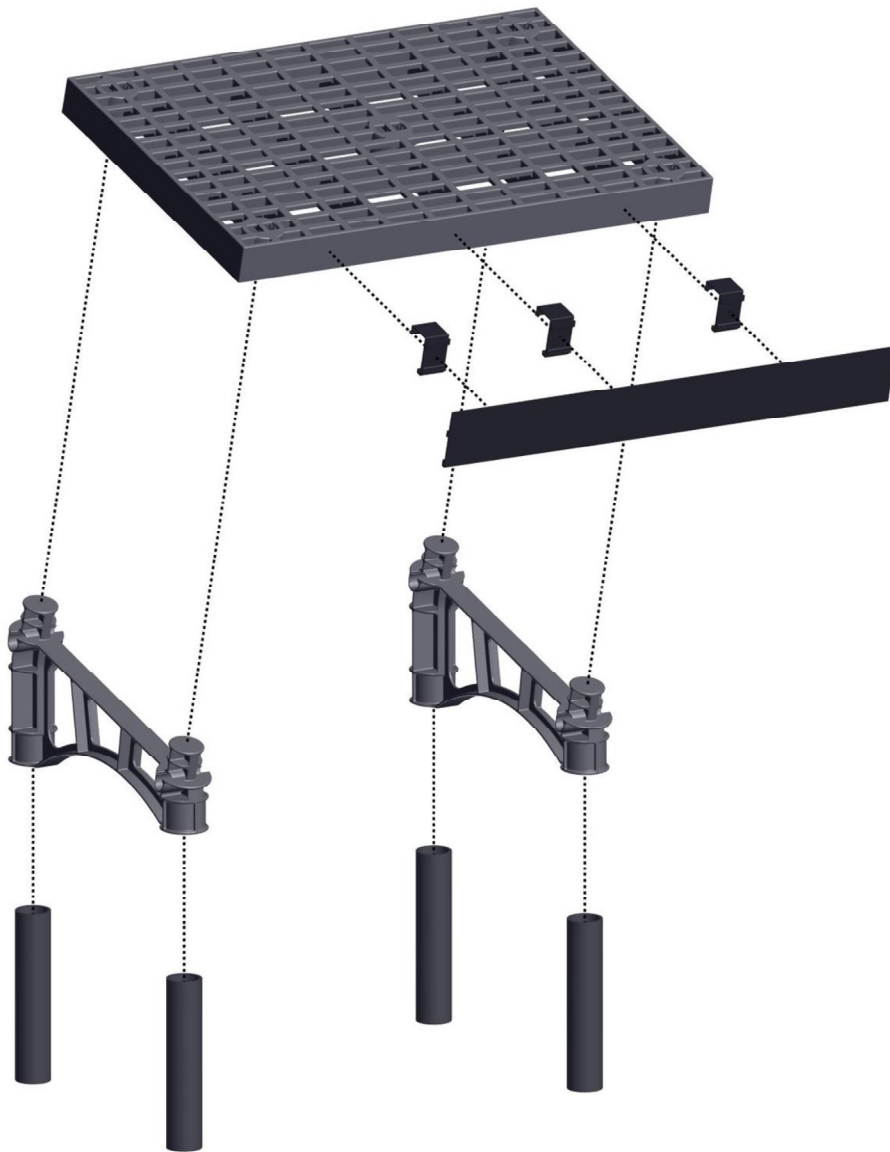

Exploded View

Items List

(1x) 36 x 24" Panel

(2x) Tilt Frame

(1x) 34" Raised Plastic Edge

(3x) Edge Clips

(4x) 12" Legs