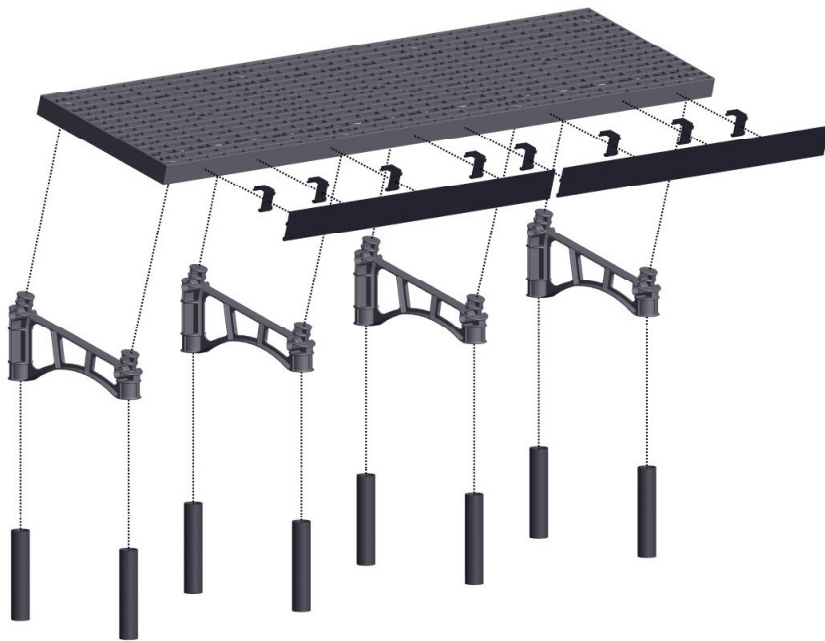

Exploded View

Items List

(1x) 96 x 24" Panel

(4x) Tilt Frame

(2x) 47" Raised Plastic Edge

(8x) Edge Clips

(8x) 12" Legs