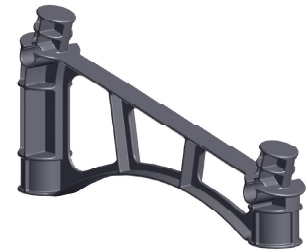

Exploded View

Items List

(1x) 96 x 24" Panel

(4x) Tilt Frame

(2x) 47" Raised Plastic Edge

(8x) Edge Clips

(8x) 12" Legs